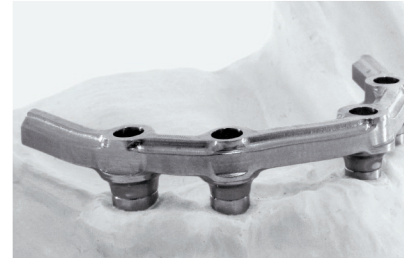

## BAR TYPES\*

### Fixed prosthesis bars

Fixed bar "Montréal" type without metallic lingual

Fixed bar "Montréal" type with metallic lingual

Wrap around bar

Fixed hybrid bar – milled bar with screw-retained denture

### Removable prosthesis bars

Milled bar with ball attachment

Round bar

Dolder® bar with gold riders